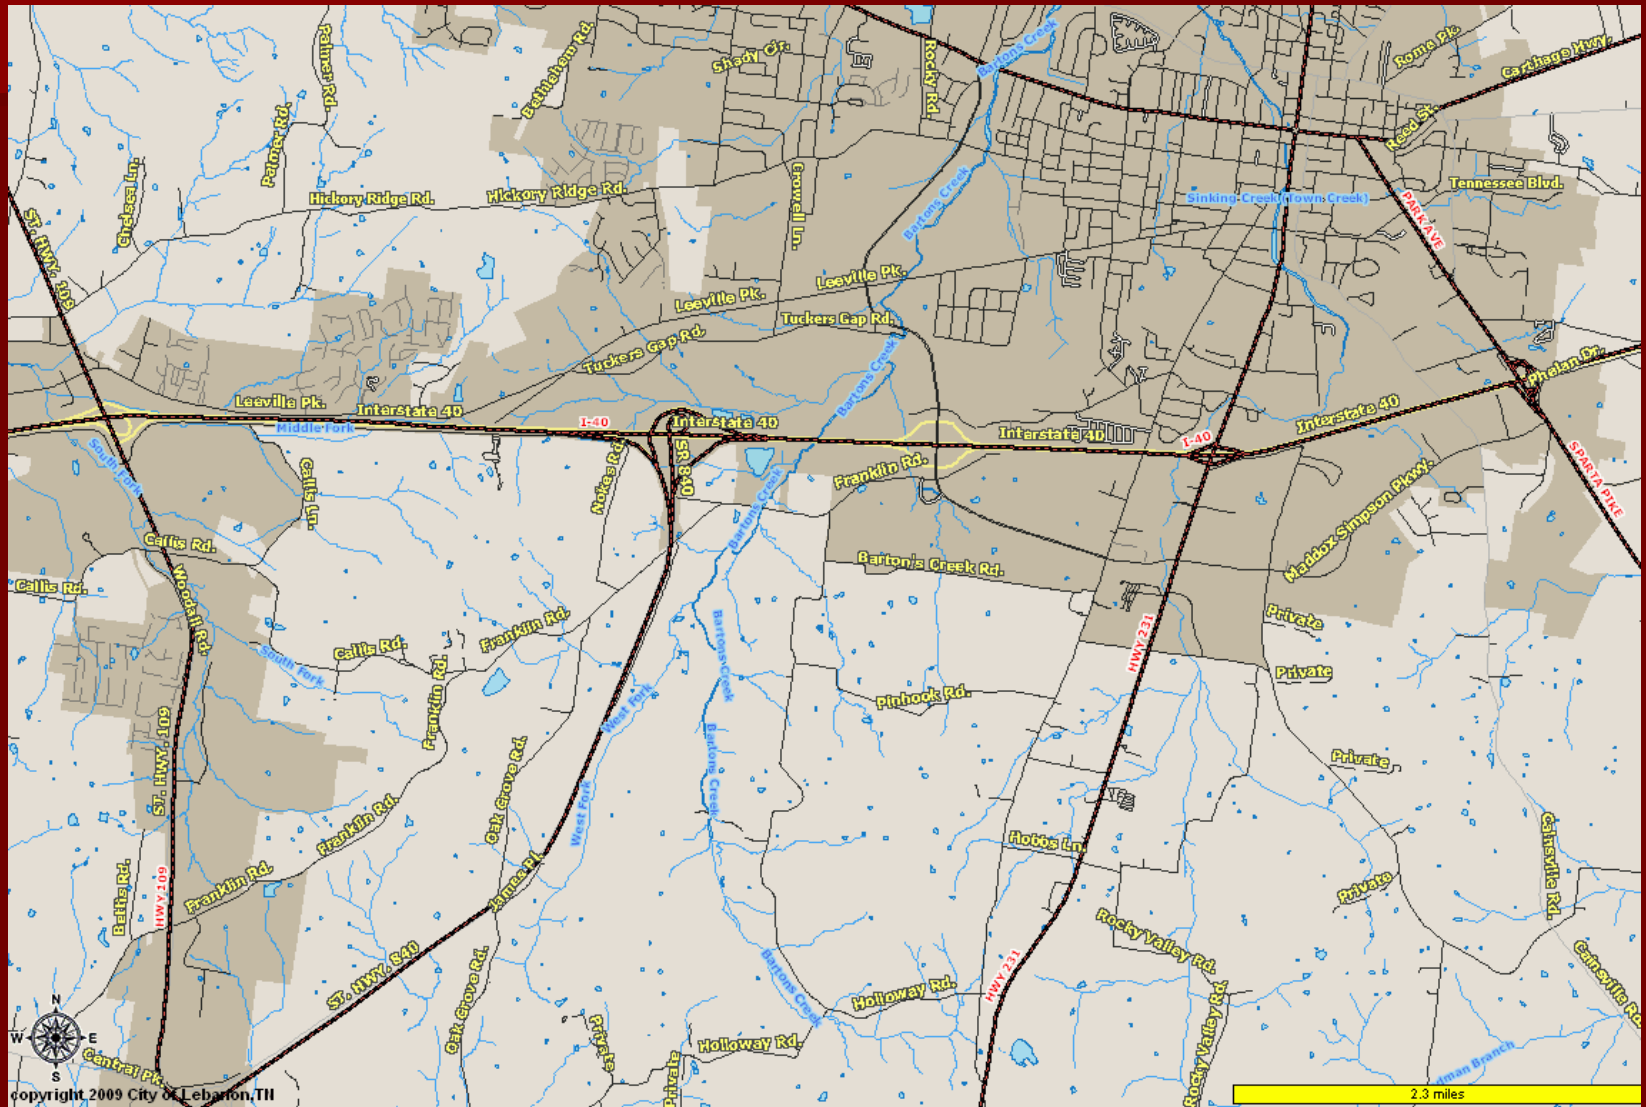

Lebanon is Located Approximately 30 Miles from Nashville

Being this close to a Metropolitan City gives the
Residents of Lebanon many Opportunities
Vast Employment Opportunities

Major Sports

It's a Whole New
BALL GAME

Restaurants in the Airport

Shopping in the Airport

Five Interchanges Along Interstate 40

This Location Allows Only Minutes to Connect with Two Other Major Interstate Systems – I-65 & I-24

This Presentation was Created By